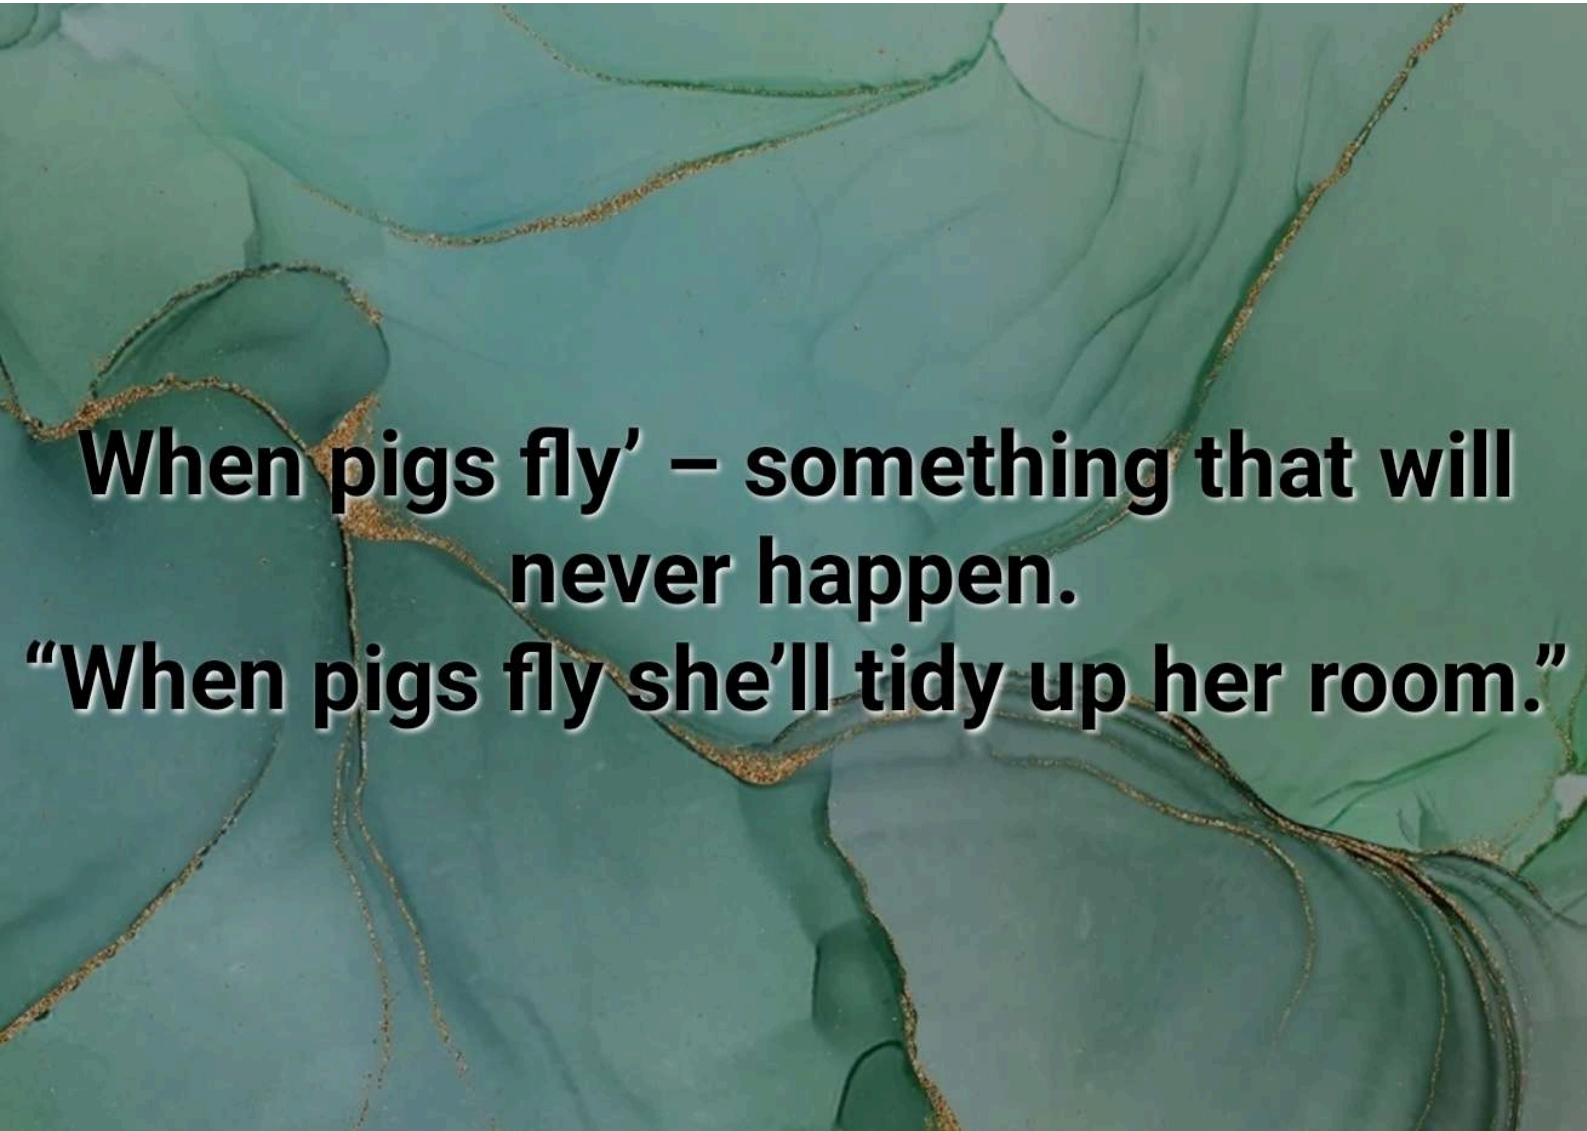

The background of the slide is a teal or seafoam green color with a marbled, liquid-like texture. Thin, irregular veins of a shimmering gold or bronze color are scattered throughout the teal, creating a complex, organic pattern. The overall effect is reminiscent of marbled paper or a stone surface.

When pigs fly' – something that will never happen.

“When pigs fly she'll tidy up her room.”

The background of the slide is a green marbled paper with intricate, flowing patterns of gold and darker green. The marbling creates a complex, organic texture. The text is overlaid on this background.

**Break a leg' – means 'good luck' (often said to actors before they go on stage).
"Break a leg Sam, I'm sure your performance will be great."**

The background of the image is a marbled pattern in shades of green, ranging from light to dark. Thin, irregular veins of gold or bronze are scattered throughout the green, creating a textured, organic appearance. The overall effect is reminiscent of marbled paper or a natural stone surface.

**No pain no gain' – You have to
work hard for something you
want.**

The background of the slide is a teal or seafoam green color with a marbled, liquid-like texture. Thin, irregular veins of a shimmering gold or bronze color are scattered throughout the teal, creating a complex, organic pattern. The overall effect is reminiscent of marbled paper or a liquid resin surface.